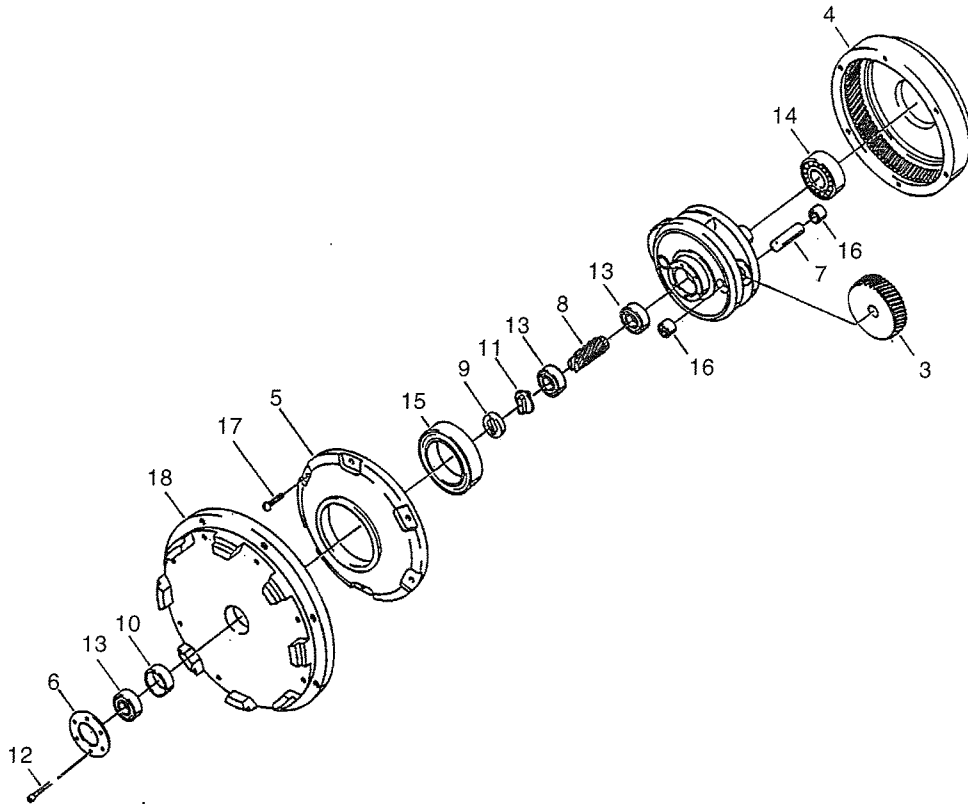

**Clarke®  
American Sanders**

**RS-16, RS-16 DC**

**Gearbox Assembly Drawing & Parts List 1/06**

VOLTS / Hz			120 / 60
GEARBOX PART NUMBER			53646A
Ref.	Part No.	Description	Qty
NI	503802	Grease - 14 Ounce Tube	(1)
3	54408A	Gear, Planet	3
4	54856A	Gear, Ring	1
5	54858A	Cover, Gearbox	1
6	56922A	Retainer, Bearing	1
7	58312A	Shaft, Planet	3
8	58313A	Gear, Pinon	1
9	58314A	Retainer, Shaft	1
10	58520A	Spacer, Sleeve	1
11	69195A	Coupling, Shaft	1
12	80141A	Screw, 10-32 x 1	6
13	902606	Bearing, Ball- 6002	3
14	902654	Bearing, Ball- 6204	1
15	902736	Bearing, Ball- 6010	1
16	902737	Bearing, Needle	6
17	84808A	Screw, 10-24 x 3/4	6
18	53848A	Plate, Mounting	1

**NOTE: Use 9 ounces of grease in Gearbox 53645A and 8 ounces of grease in Gearbox 53646A**

**Clarke®**  
**American Sanders**  
**RS-16, RS-16DC**  
**Assembly Drawing 10/07**