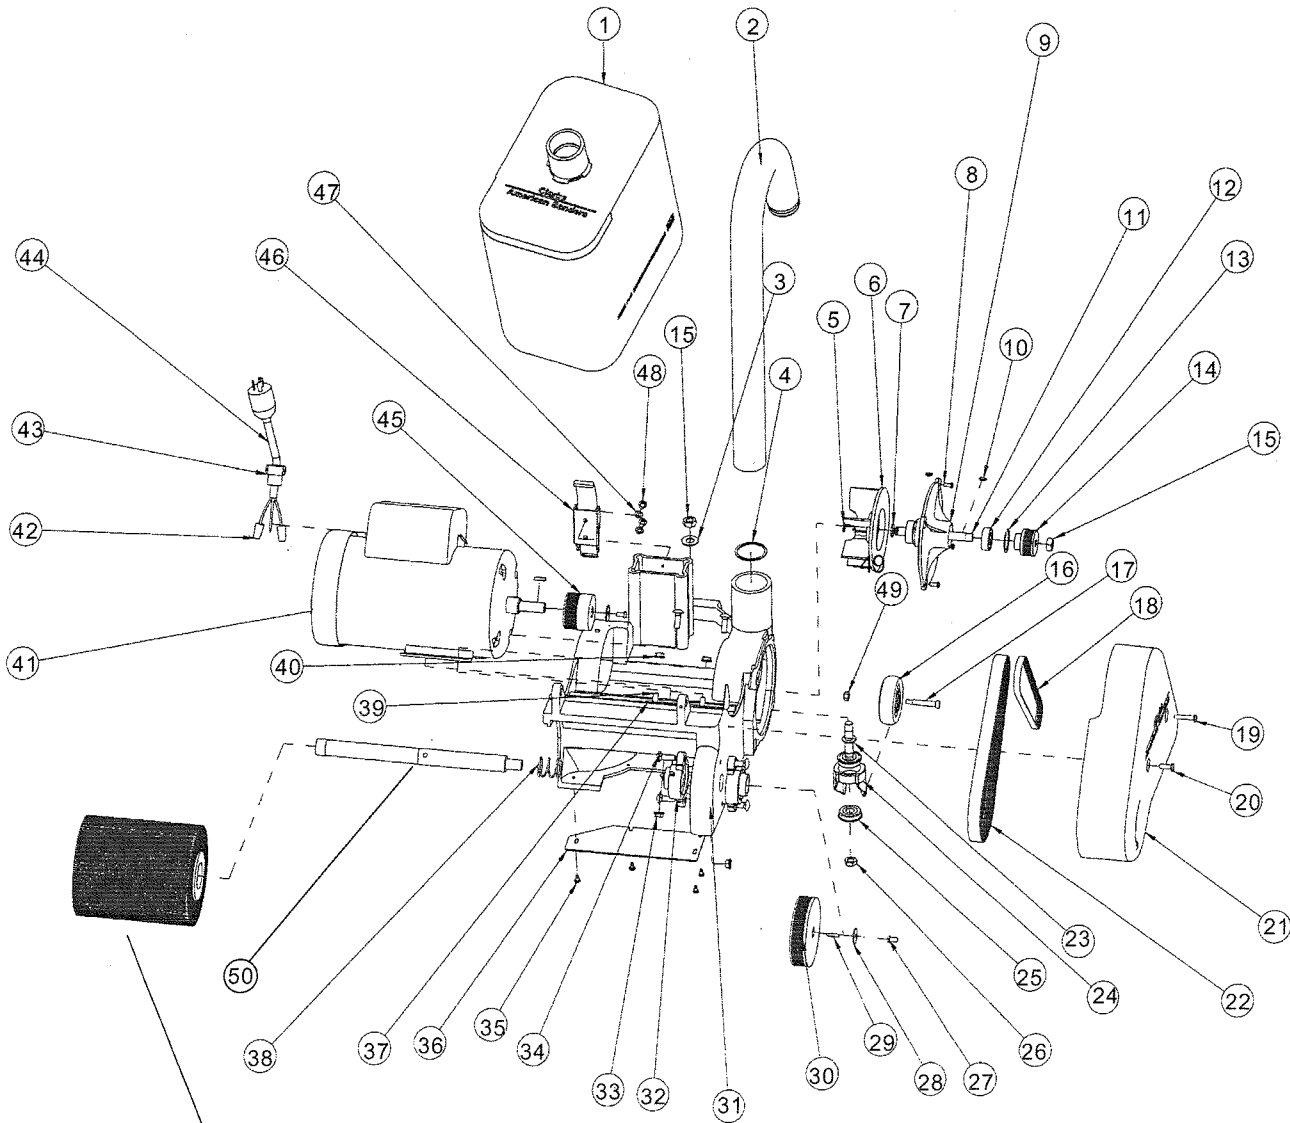

Clarke
American Sanders
FA-8
Assembly Drawing #1 7/07

ABRASIVE

Part No.	Grade	Description
30808A	Coarse	1 ⁵ / ₈ Trim Brown
38732A	Medium	1 ⁵ / ₈ Trim Black
30809A	Fine	1 ⁵ / ₈ Trim Gray

Clarke
American Sanders
FA-8
Assembly Drawing #2 7/07