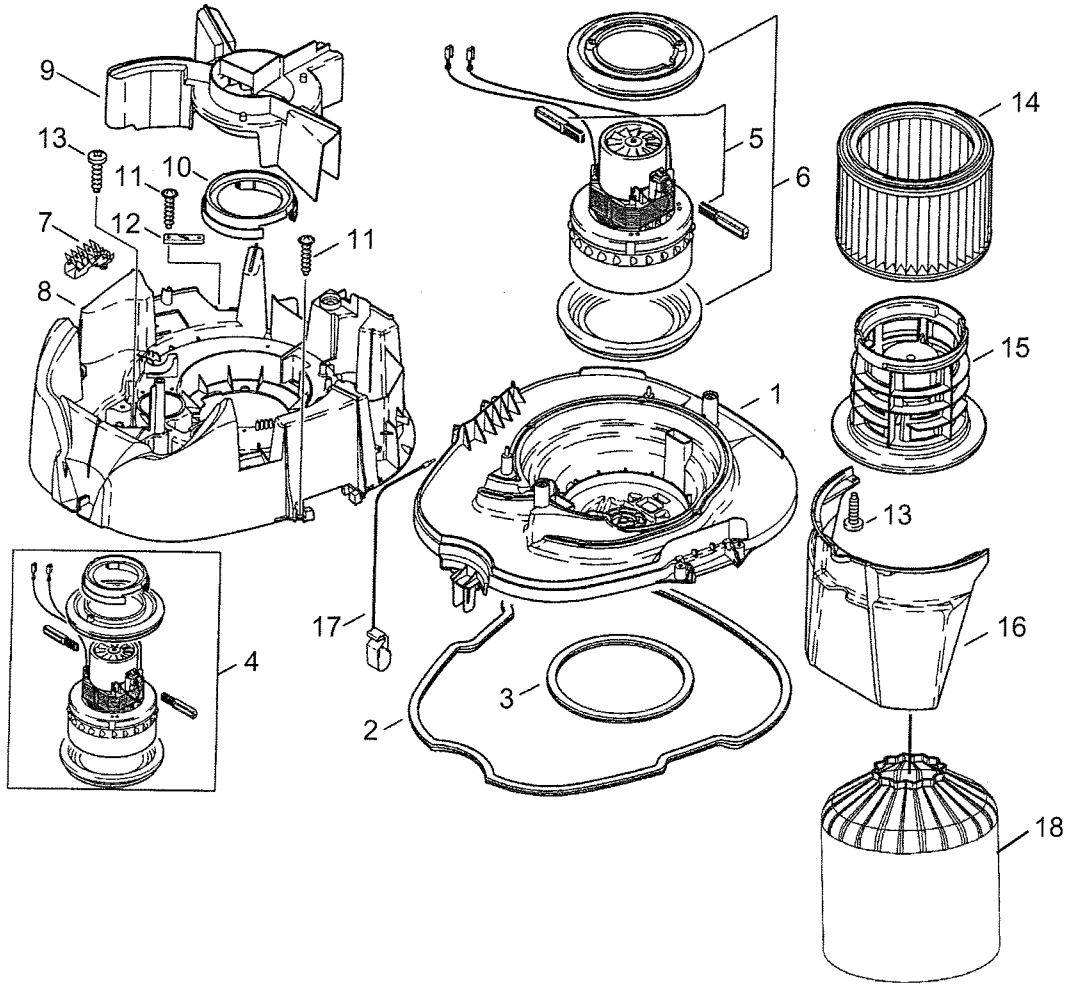

**Clarke®**  
**American Sanders**  
**CAV12**

Assembly Drawing #3 4/06

Ref.	Part No.	Description	Qty
1	302002528	Tank, CAV 12	1
2	302000349	Latch	2
3	302000682	Caster	2
4	909100164	Screw	2
5	302000636	Axle	1
6	909100085	Screw, 50 x 35	1
7	30637A	Wheel	2
8	53857A	Ring, Clamping	2
9	53856A	Tank Liner	1
10	302000527	Filter Bag (optional accessory 5 pcs.)	

**Clarke®**  
**American Sanders**  
**CAV 12**

Assembly Drawing #2 4/06

Ref.	Part No.	Description	Qty
1	302000372	Base	1
2	302000637	Tank Gasket	1
3	302000460	Filter Gasket	1
4	26785	Vacuum Mot	1
5	26774	Carbon Brush Set	1
6	28875	Motor Bearing Ring Set	1
7	302000755	Terminal Block	1
8	302000371	Clamping Plate	1
9	302000373	Air Duct	1
10	47035	Sleeve	1
11	11256	Screw, 3,5 x 18	2
12	5697	Strap, 3 x 8 x 33	1
13	909100138	Screw, 5 x 20 MP	3
14	302000490	Filter Element	1
15	302000472	Filter Support	1
16	302000379	Deflector	1
17	61174	Static Strap	1
18	61156112	Filter Liner	1

**Clarke®**  
**American Sanders**  
**CAV12**

Assembly Drawing #1 4/06

Ref.	Part No.	Description	Qty
1	302000703	Hood	1
2	302000638	Handle	1
3	909100084	Screw, M6 x 140	1
4	302000380	Cable Hook	1
5	302000378	Switch Box	1
6	302000612	Switch	1
7	18274	Screw, M4 x 12	1
8	909100231	Knob	1
9	9868	O-Ring, 10 x 2.5	1
10	302000382	Hose Hanger (optional accessory)	1
11	302002531	Label	1
NI	302000435	Power Cable	1