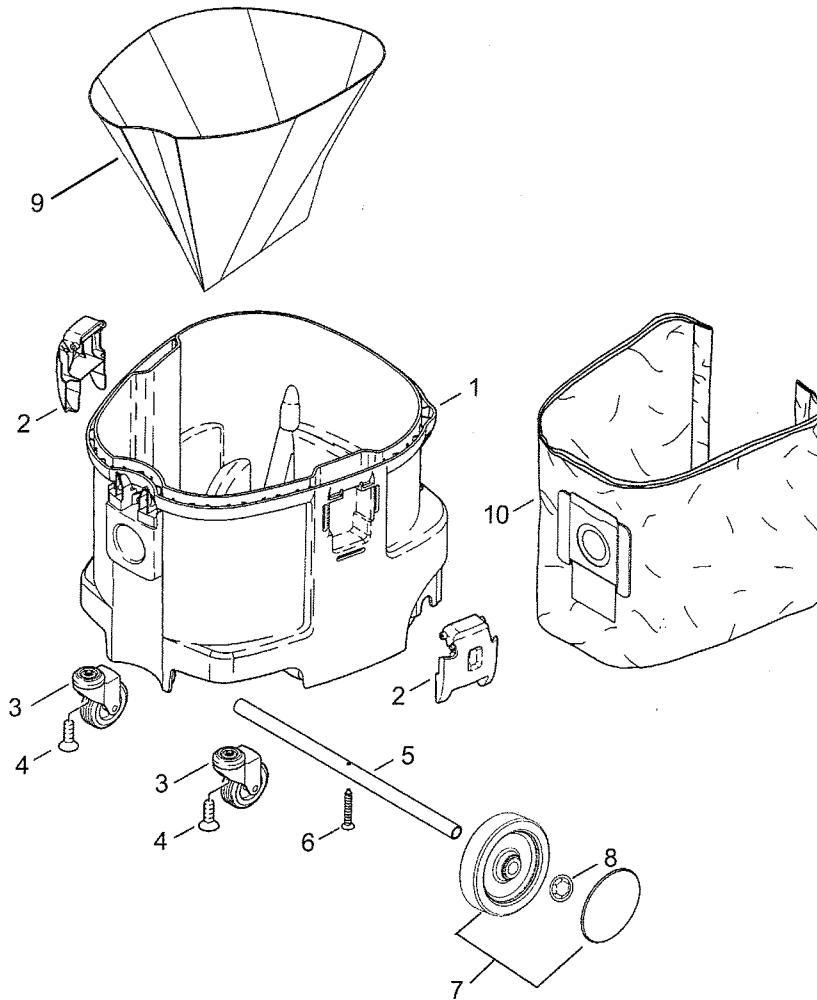

**Clarke®**  
**American Sanders**  
**CAV12**

Assembly Drawing #3 4/06

Ref.	Part No.	Description	Qty
1	302002528	Tank, CAV 12	1
2	302000349	Latch	2
3	302000682	Caster	2
4	909100164	Screw	2
5	302000636	Axle	1
6	909100085	Screw, 50 x 35	1
7	30637A	Wheel	2
8	53857A	Ring, Clamping	2
9	53856A	Tank Liner	1
10	302000527	Filter Bag (optional accessory 5 pcs.)	

**Clarke®**  
**American Sanders**  
**CAV 12**

Assembly Drawing #2 4/06

Ref.	Part No.	Description	Qty
1	302000372	Base	1
2	302000637	Tank Gasket	1
3	302000460	Filter Gasket	1
4	26785	Vacuum Mot	1
5	26774	Carbon Brush Set	1
6	28875	Motor Bearing Ring Set	1
7	302000755	Terminal Block	1
8	302000371	Clamping Plate	1
9	302000373	Air Duct	1
10	47035	Sleeve	1
11	11256	Screw, 3,5 x 18	2
12	5697	Strap, 3 x 8 x 33	1
13	909100138	Screw, 5 x 20 MP	3
14	302000490	Filter Element	1
15	302000472	Filter Support	1
16	302000379	Deflector	1
17	61174	Static Strap	1
18	61156112	Filter Liner	1

**Clarke®**  
**American Sanders**  
**CAV12**

Assembly Drawing #1 4/06

Ref.	Part No.	Description	Qty
1	302000703	Hood	1
2	302000638	Handle	1
3	909100084	Screw, M6 x 140	1
4	302000380	Cable Hook	1
5	302000378	Switch Box	1
6	302000612	Switch	1
7	18274	Screw, M4 x 12	1
8	909100231	Knob	1
9	9868	O-Ring, 10 x 2.5	1
10	302000382	Hose Hanger (optional accessory)	1
11	302002531	Label	1
NI	302000435	Power Cable	1