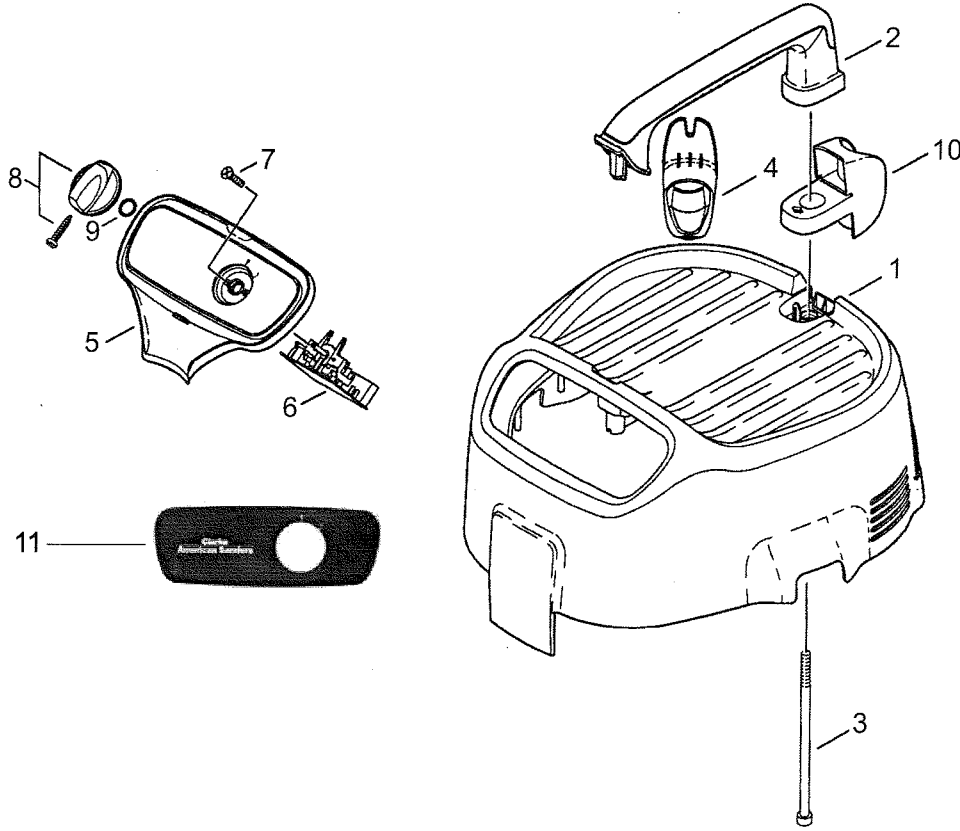

**Clarke®**  
**American Sanders**  
**CAV12**

Assembly Drawing #3 4/06

Ref.	Part No.	Description	Qty
1	302002528	Tank, CAV 12	1
2	302000349	Latch	2
3	302000682	Caster	2
4	909100164	Screw	2
5	302000636	Axle	1
6	909100085	Screw, 50 x 35	1
7	30637A	Wheel	2
8	53857A	Ring, Clamping	2
9	53856A	Tank Liner	1
10	302000527	Filter Bag (optional accessory 5 pcs.)	

**Clarke®**  
**American Sanders**  
**CAV 12**

Assembly Drawing #2 4/06

Ref.	Part No.	Description	Qty
1	302000372	Base	1
2	302000637	Tank Gasket	1
3	302000460	Filter Gasket	1
4	26785	Vacuum Mot	1
5	26774	Carbon Brush Set	1
6	28875	Motor Bearing Ring Set	1
7	302000755	Terminal Block	1
8	302000371	Clamping Plate	1
9	302000373	Air Duct	1
10	47035	Sleeve	1
11	11256	Screw, 3,5 x 18	2
12	5697	Strap, 3 x 8 x 33	1
13	909100138	Screw, 5 x 20 MP	3
14	302000490	Filter Element	1
15	302000472	Filter Support	1
16	302000379	Deflector	1
17	61174	Static Strap	1
18	61156112	Filter Liner	1

**Clarke®**  
**American Sanders**  
**CAV12**

Assembly Drawing #1 4/06

Ref.	Part No.	Description	Qty
1	302000703	Hood	1
2	302000638	Handle	1
3	909100084	Screw, M6 x 140	1
4	302000380	Cable Hook	1
5	302000378	Switch Box	1
6	302000612	Switch	1
7	18274	Screw, M4 x 12	1
8	909100231	Knob	1
9	9868	O-Ring, 10 x 2.5	1
10	302000382	Hose Hanger (optional accessory)	1
11	302002531	Label	1
NI	302000435	Power Cable	1