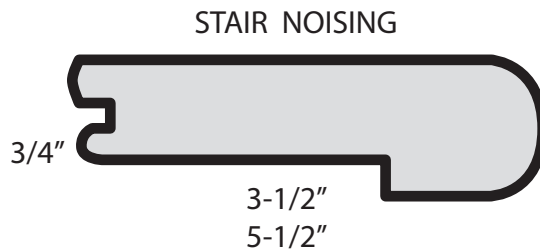

UNFINISHED MOULDINGS

RED OAK • WHITE OAK • MAPLE • BRAZILIAN CHERRY • PINE • & MORE