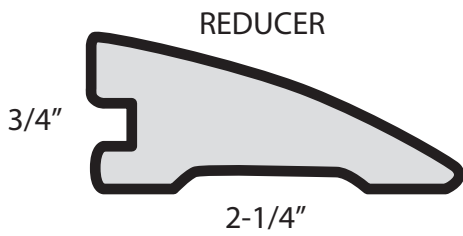

UNFINISHED MOULDINGS

RED OAK • WHITE OAK • MAPLE • BRAZILIAN CHERRY • PINE • & MORE